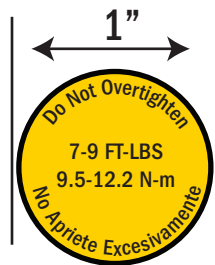

# Saddle Sticker

**PANTONE 109 C - Yellow, PANTONE Black C**

**Font Size - 8pt, Label Diameter - 1"**

**Font Type - ITC Franklin Gothic Std, Medium Condensed**

**.004 White Polyester, 9472LE Adhesive**

**.001 Clear Polyester Overlay and Roll Form**